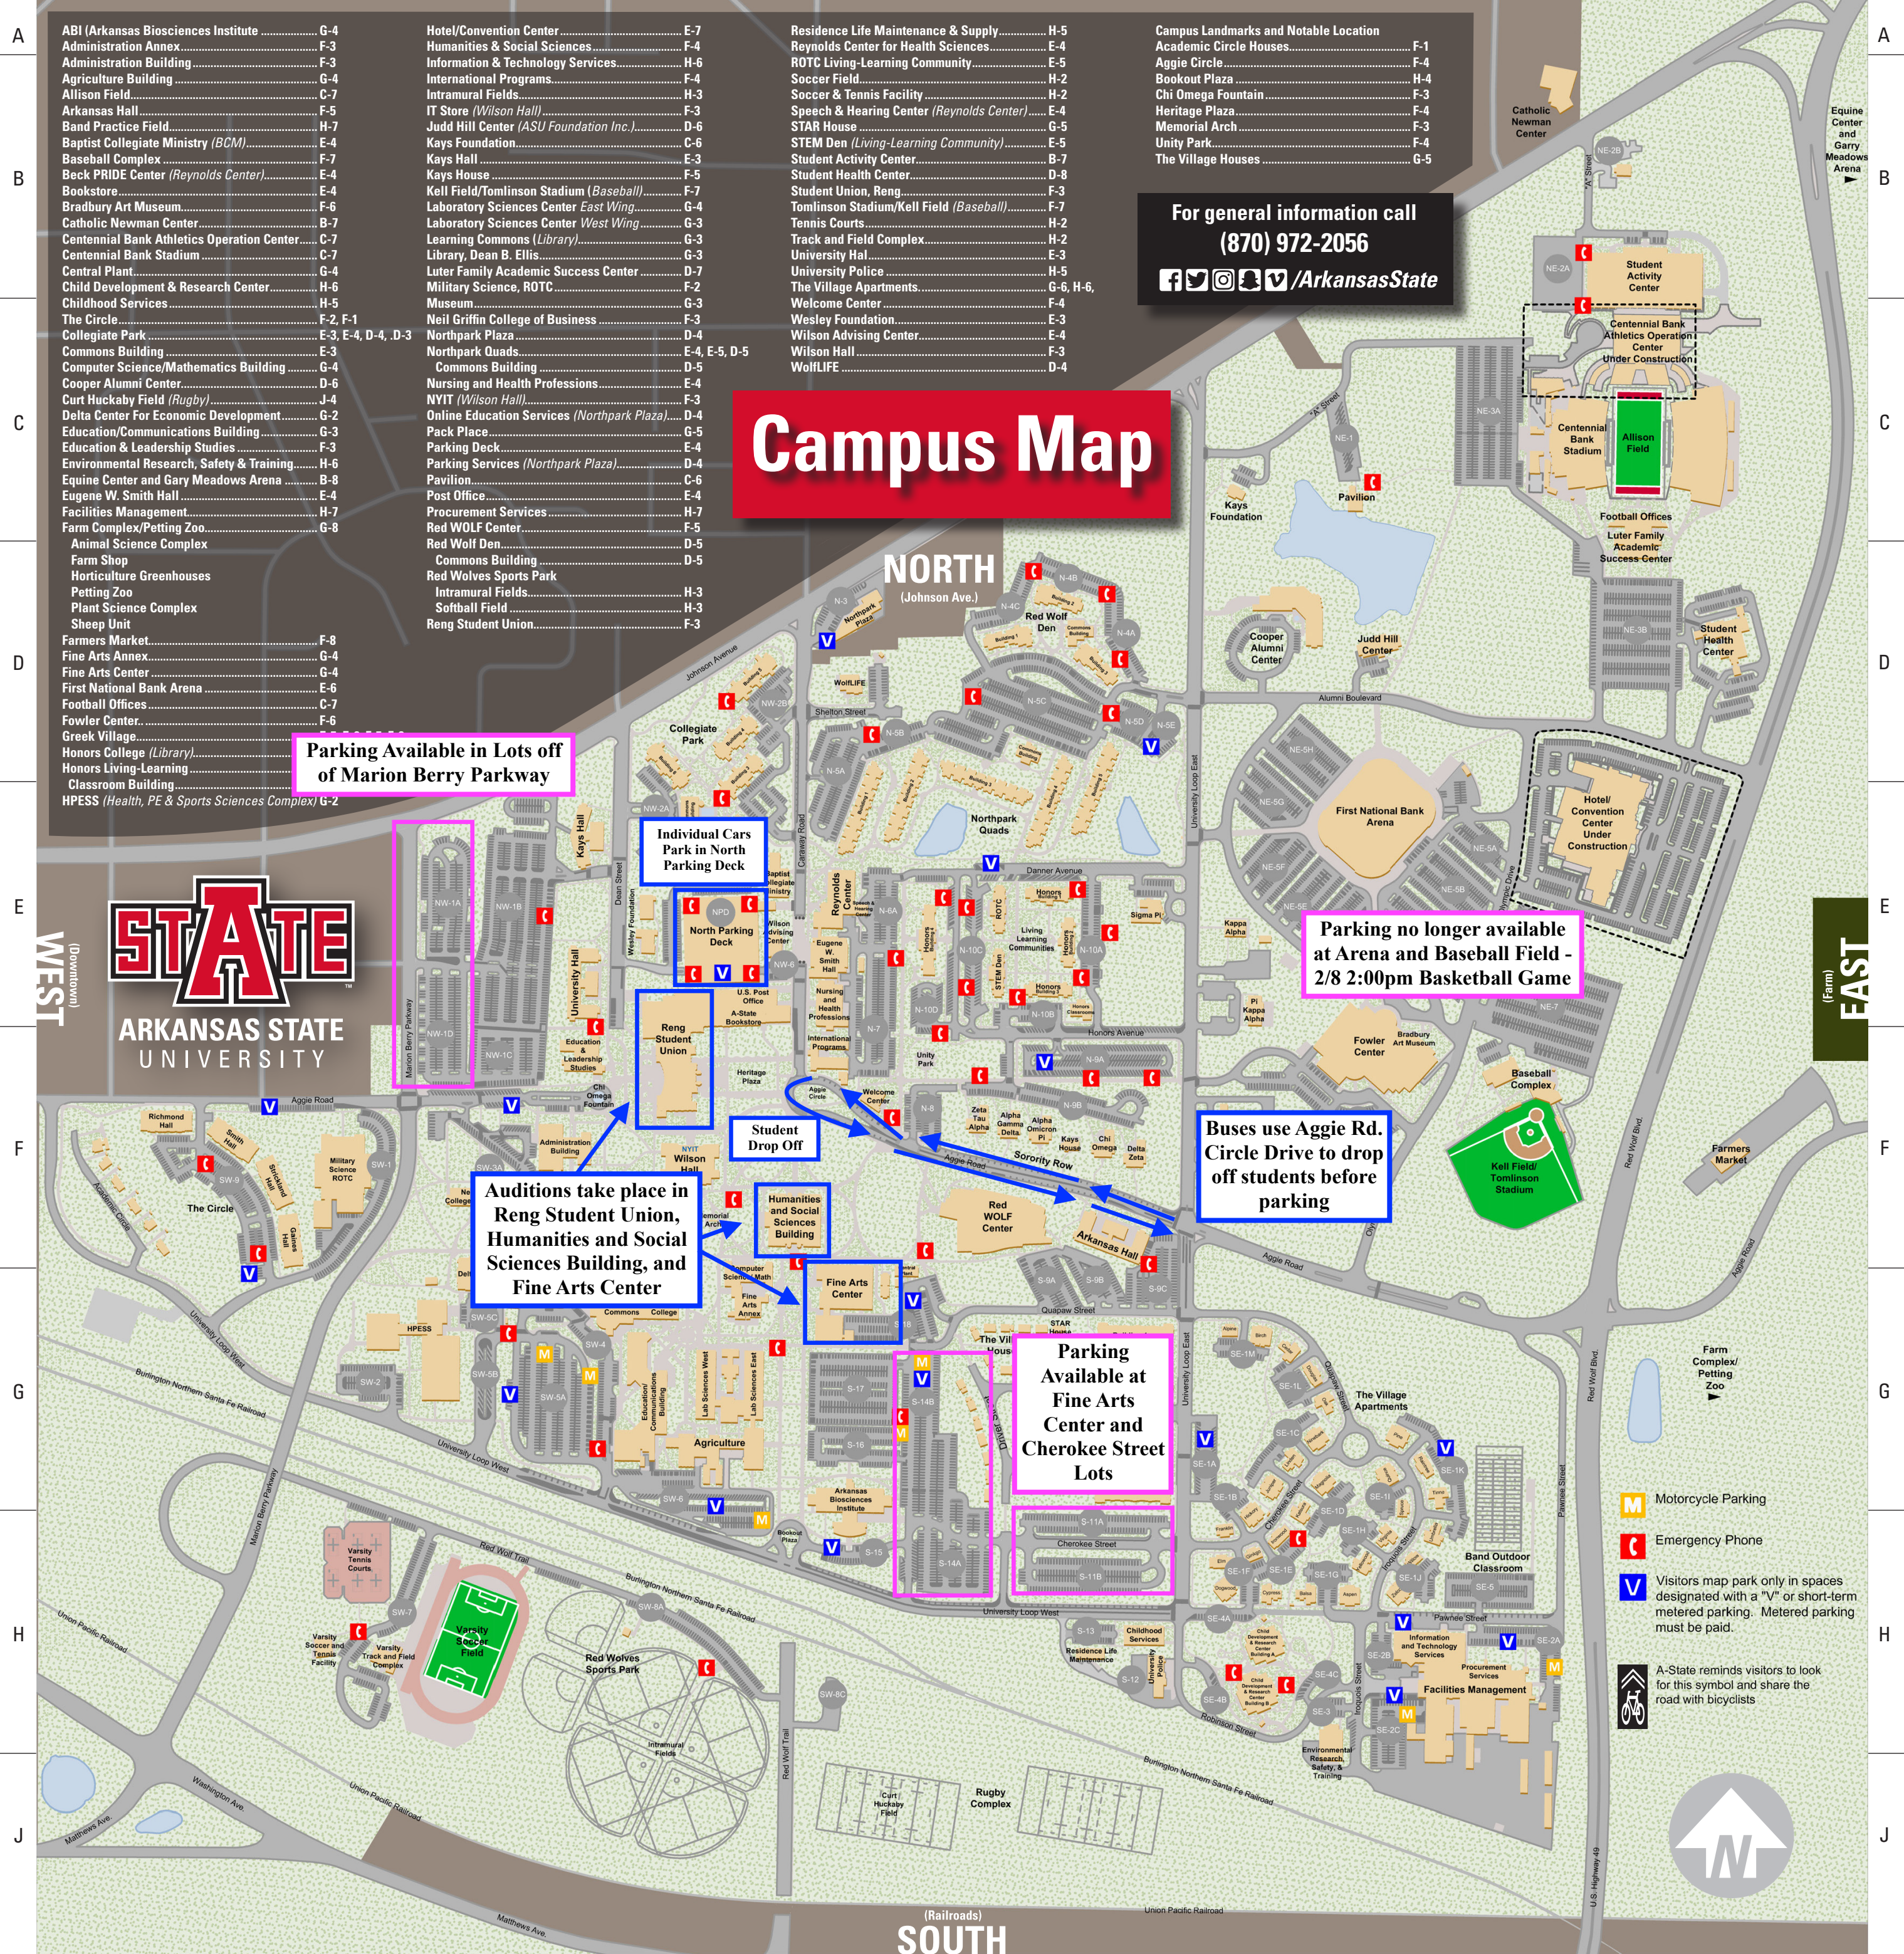

ABI (Arkansas Biosciences Institute)	G-4
Administration Annex	F-3
Administration Building	F-3
Agriculture Building	G-4
Allison Field	C-7
Arkansas Hall	F-5
Band Practice Field	H-7
Baptist Collegiate Ministry (BCM)	E-4
Baseball Complex	F-7
Beck PRIDE Center (Reynolds Center)	E-4
Bookstore	E-4
Bradbury Art Museum	F-6
Catholic Newman Center	B-7
Centennial Bank Athletics Operation Center	C-7
Centennial Bank Stadium	C-7
Central Plant	G-4
Child Development & Research Center	H-6
Childhood Services	H-5
The Circle	F-2, F-1
Collegiate Park	E-3, E-4, D-4, D-3
Commons Building	E-3
Computer Science/Mathematics Building	G-4
Cooper Alumni Center	D-6
Curt Huckaby Field (Rugby)	J-4
Delta Center For Economic Development	G-2
Education/Communications Building	G-3
Education & Leadership Studies	F-3
Environmental Research, Safety & Training	H-6
Equine Center and Gary Meadows Arena	B-8
Eugene W. Smith Hall	E-4
Facilities Management	H-7
Farm Complex/Petting Zoo	G-8
Animal Science Complex	
Farm Shop	
Horticulture Greenhouses	
Petting Zoo	
Plant Science Complex	
Sheep Unit	
Farmers Market	F-8
Fine Arts Annex	G-4
Fine Arts Center	G-4
First National Bank Arena	E-6
Football Offices	C-7
Fowler Center	F-6
Greek Village	
Honors College (Library)	
Honors Living-Learning	
Classroom Building	
HPSS (Health, PE & Sports Sciences Complex)	G-2

Hotel/Convention Center	E-7
Humanities & Social Sciences	F-4
Information & Technology Services	H-6
International Programs	F-4
Intramural Fields	H-3
IT Store (Wilson Hall)	F-3
Judd Hill Center (ASU Foundation Inc.)	D-6
Kays Foundation	C-6
Kays Hall	E-3
Kays House	F-5
Kell Field/Tomlinson Stadium (Baseball)	F-7
Laboratory Sciences Center East Wing	G-4
Laboratory Sciences Center West Wing	G-3
Learning Commons (Library)	G-3
Library, Dean B. Ellis	G-3
Luter Family Academic Success Center	E-4
Military Science, ROTC	F-2
Museum	G-3
Neil Griffin College of Business	F-3
Northpark Plaza	D-4
Northpark Quads	E-4, E-5, D-5
Commons Building	D-5
Nursing and Health Professions	E-4
NYIT (Wilson Hall)	F-3
Online Education Services (Northpark Plaza)	D-4
Pack Place	G-5
Parking Deck	E-4
Parking Services (Northpark Plaza)	D-4
Pavilion	C-6
Post Office	E-4
Procurement Services	H-7
Red WOLF Center	F-5
Red Wolf Den	D-5
Commons Building	D-5
Red Wolves Sports Park	
Intramural Fields	H-3
Softball Field	H-3
Reng Student Union	F-3