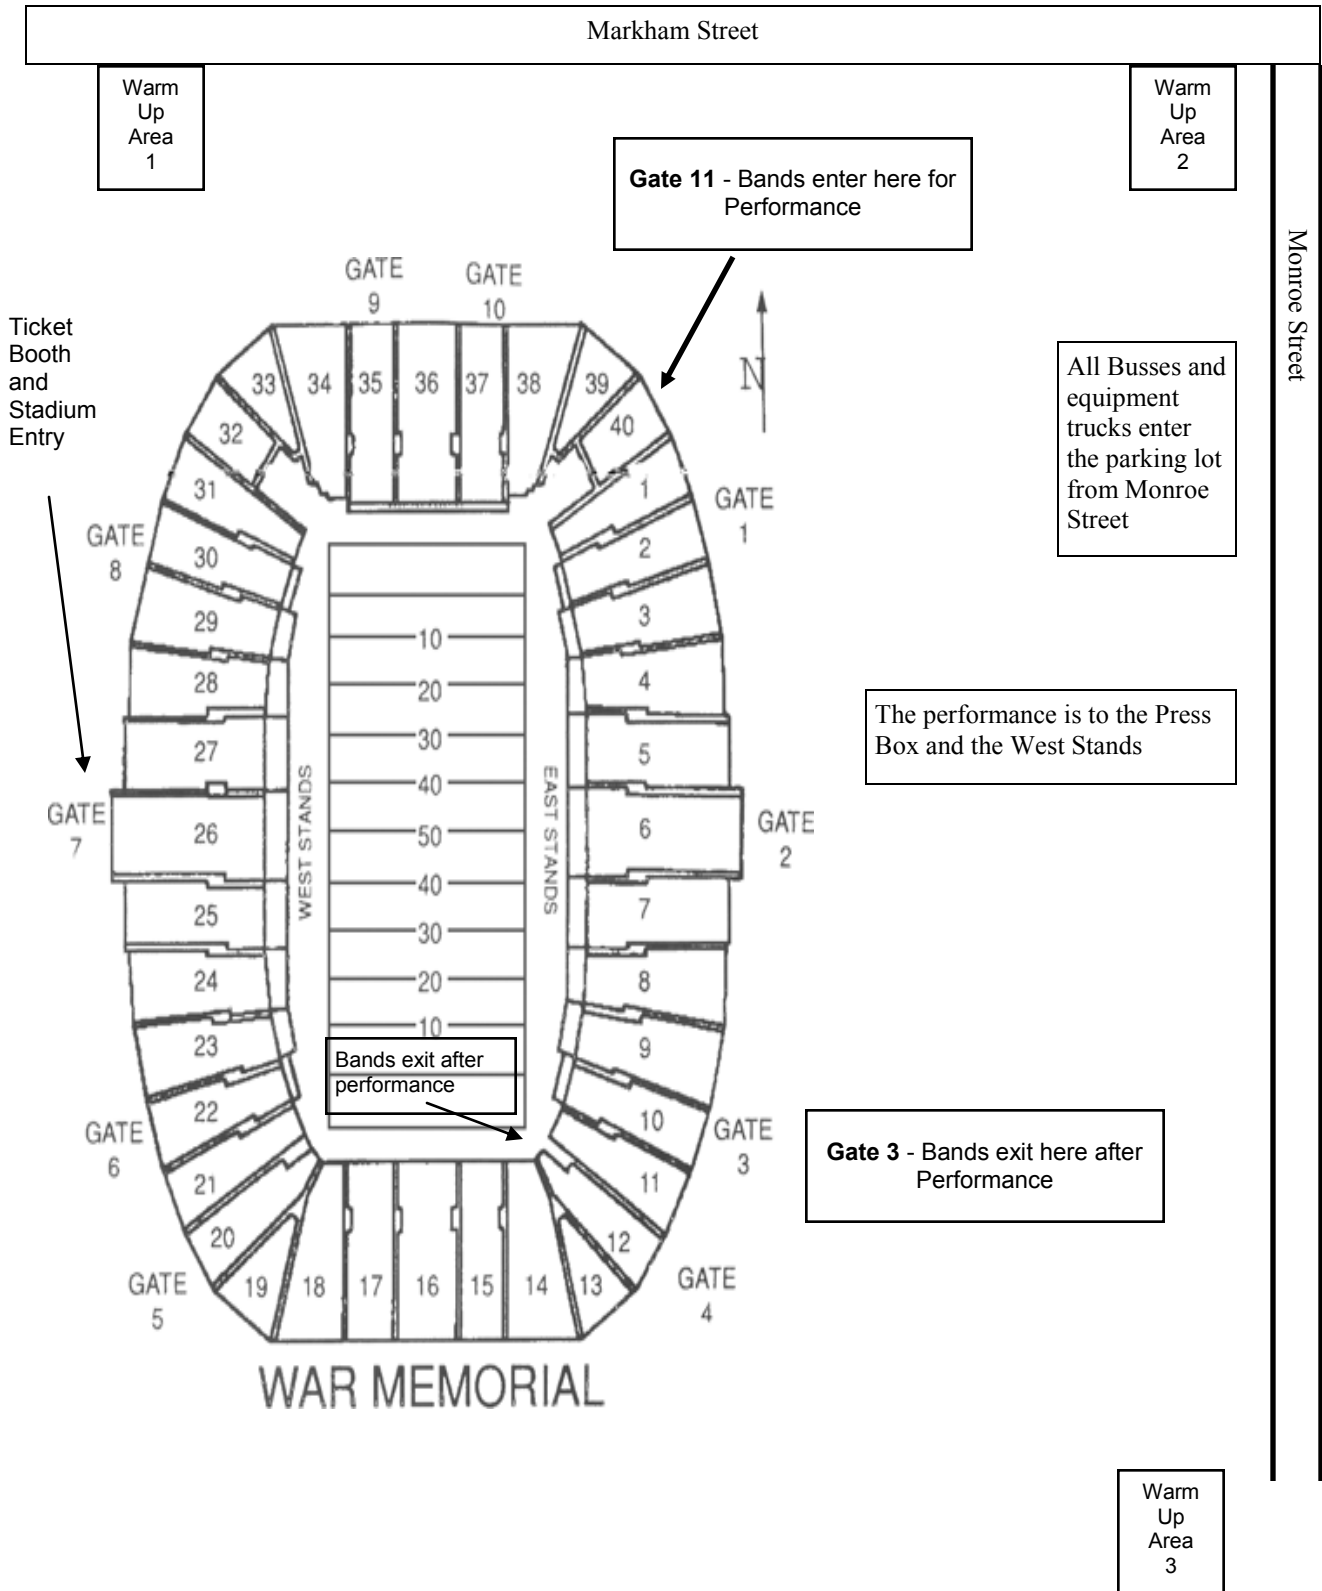

STATE MARCHING CONTEST

Markham Street

Warm Up Area 1

Warm Up Area 2

Gate 11 - Bands enter here for Performance

Ticket Booth and Stadium Entry

All Buses and equipment trucks enter the parking lot from Monroe Street

Monroe Street

The performance is to the Press Box and the West Stands

Bands exit after performance

Gate 3 - Bands exit here after Performance

WAR MEMORIAL

Warm Up Area 3

Warm-up area 3 is in the grass at the edge of the parking lot