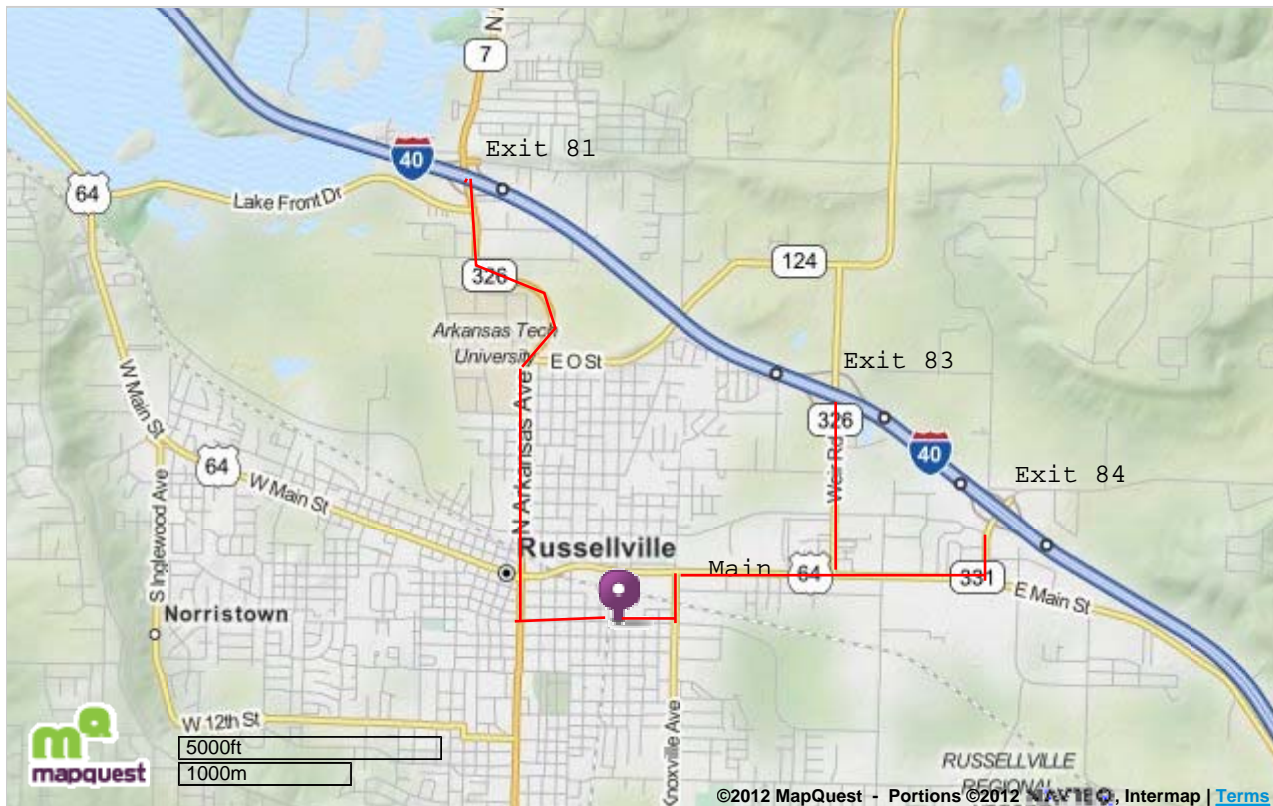

Map of:

**702 E 4th St**

Russellville, AR 72801-5225

#### Notes

From North or Northwest, HWY 7 (Exit 81) - turn left on 4th St then right on Greenwich; from I-40W, Exit 84 or 83 to HWY 64 (Main ST), turn right on HWY 64 (Main), left on S Knoxville (Walgreens), right onto 4th ST at 1st traffic light then left Greenwich.  
We are the buff brick/stone house on the corner of 4th & Greenwich.