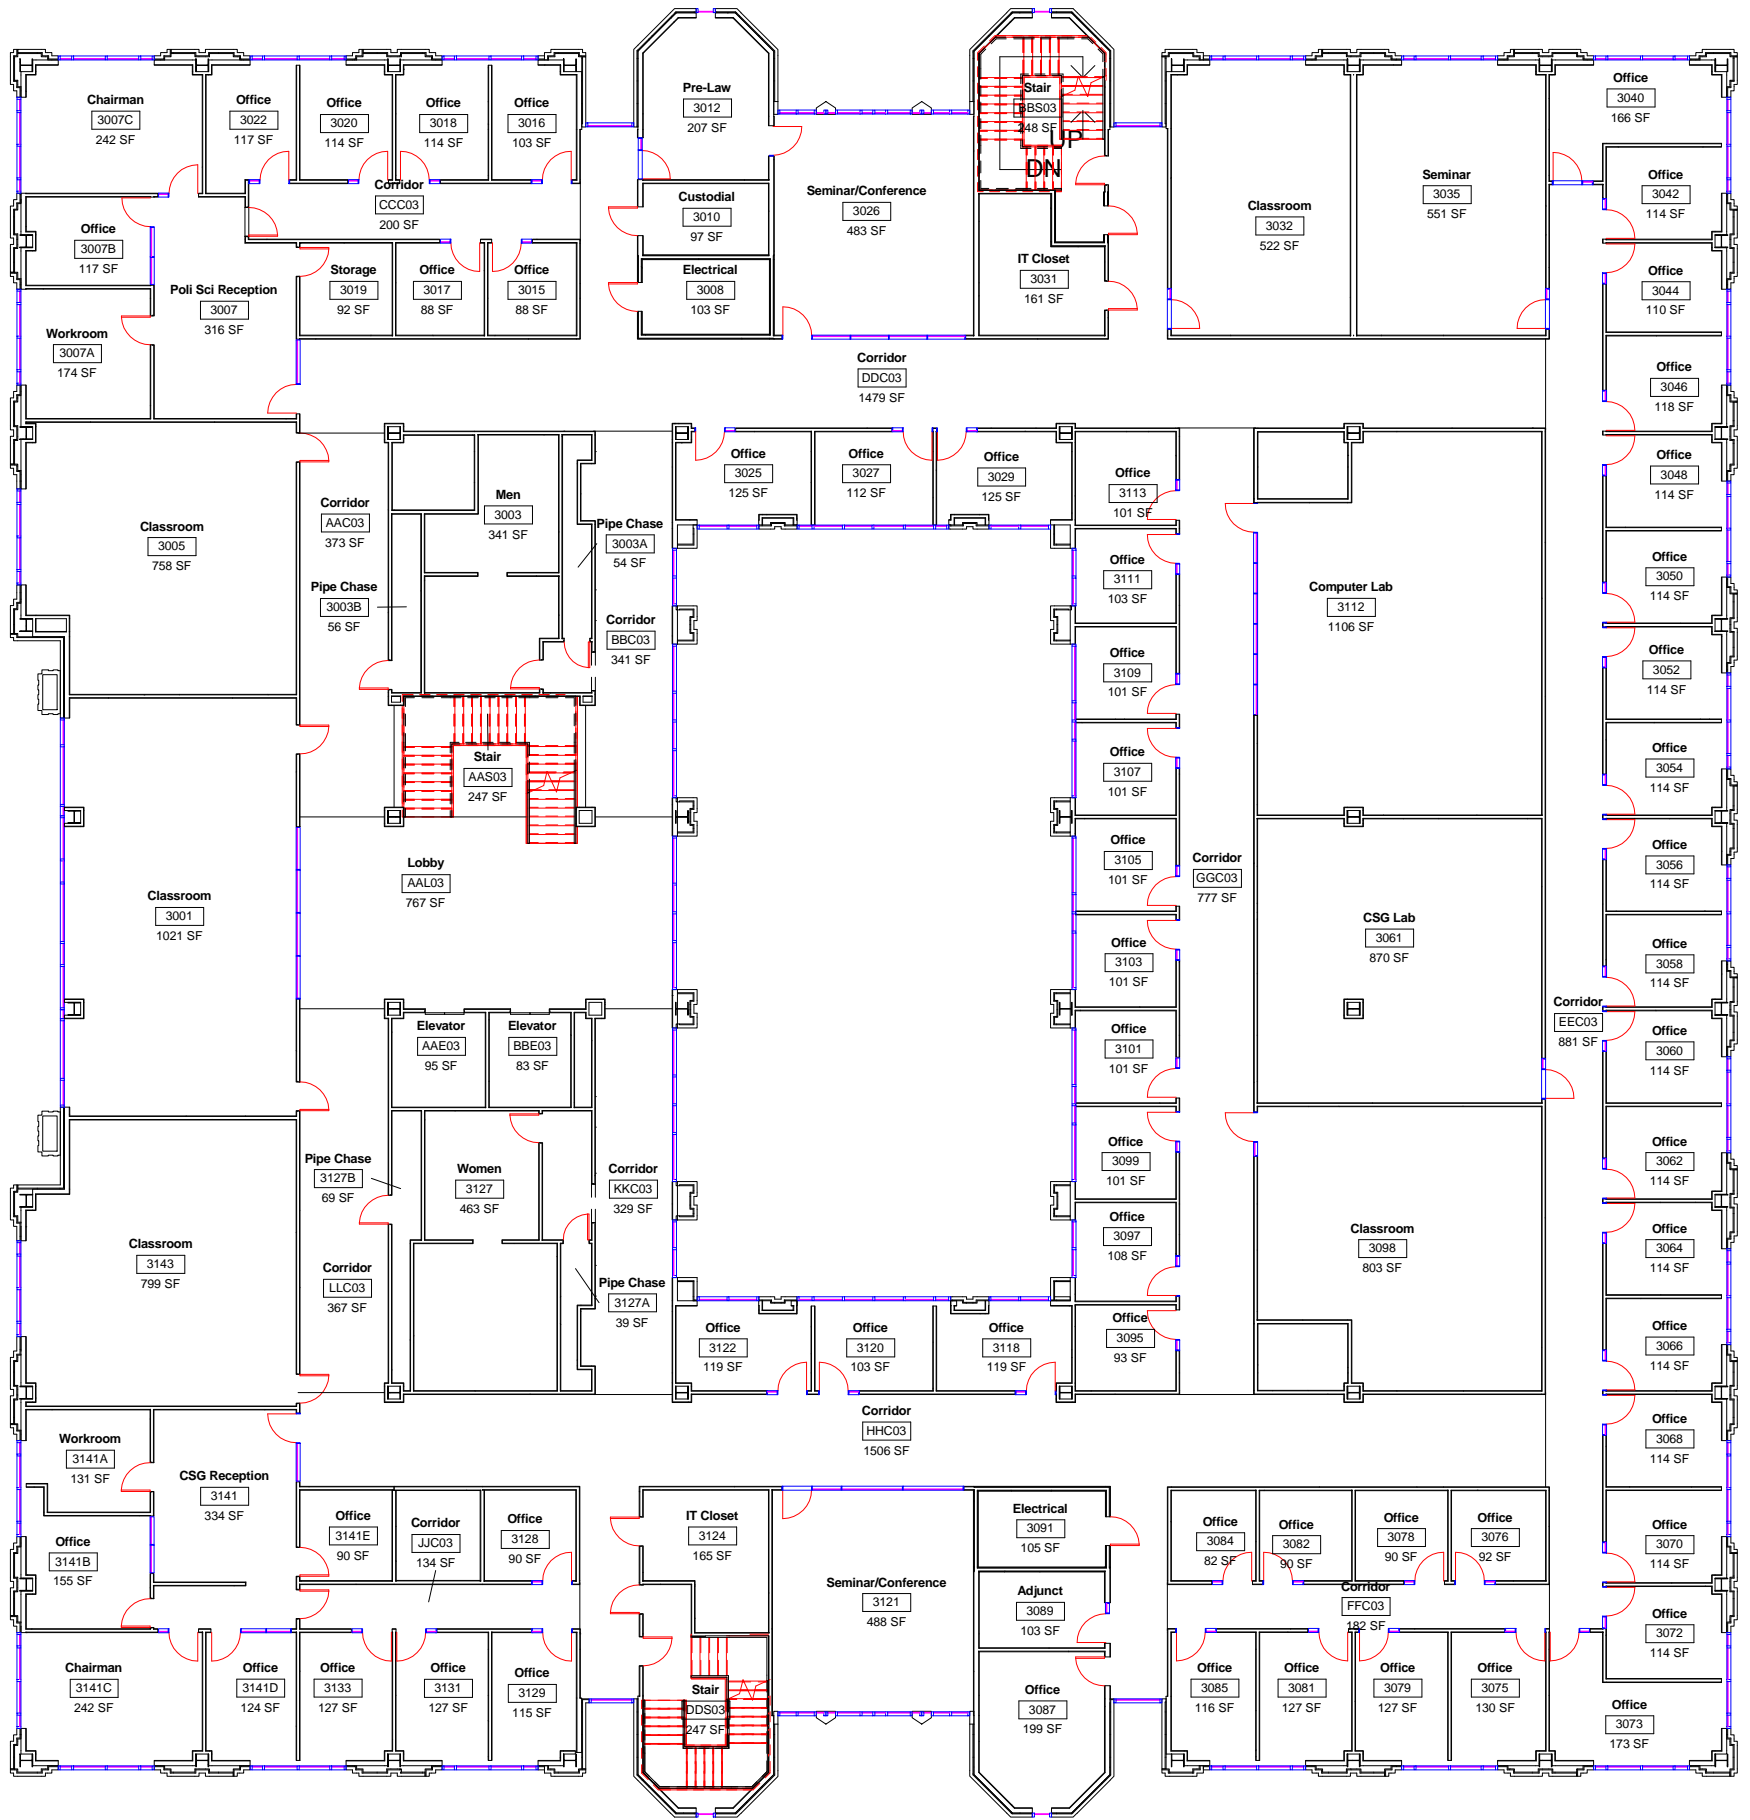

A101

Humanities and Social Sciences
Level 1 Floor Plan

DWN	DATE
SK	4-13-15
REV.	DATE

SCALE: 1" = 20'-0"

H
H
H
H

A103

Humanities and Social Sciences
Level 3 Floor Plan

DWN	DATE
SK	4-13-15
REV.	DATE

SCALE: 1" = 20'-0"